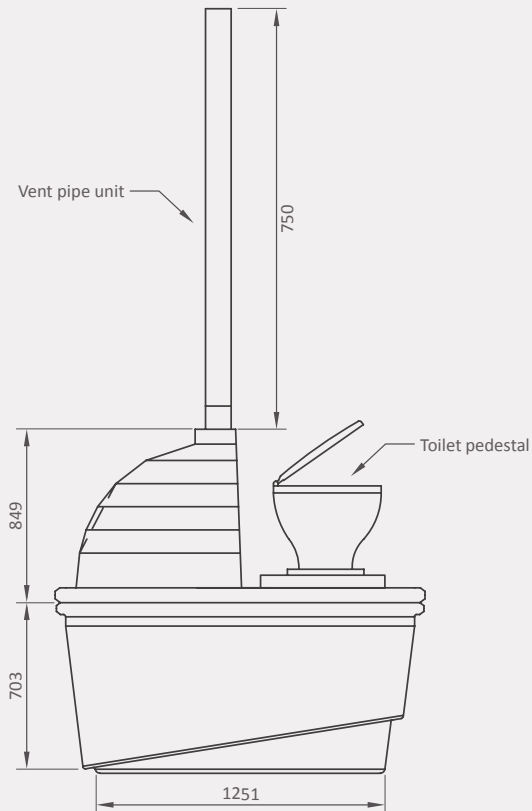

Eco-mite

Mini

Our waterless Eco-mite toilets enable flushing without a sewer connection and were specifically designed to protect both surface and groundwater by converting faeces into organic compost or soil conditioner.

Side view

Top view

Product specifications:

Capacity:

- Maximum of 6 people

Application:

- Areas where access to water and sewer connections are limited or not feasible.

Supplied with:

- 1) Polyethylene base complete with:
 - Toilet pedestal
 - Urine diversion unit
- 2) Polyethylene drying plate
- 3) Polyethylene solar dome with hinge lid
- 4) 340mm vent pipe
- 5) Wind master/Extractor

Availability:

Standard colour ●

10-year guarantee

All dimensions are in millimetres and the drawings are drawn on a scale of 1:50. The design is the property of Calcamite.