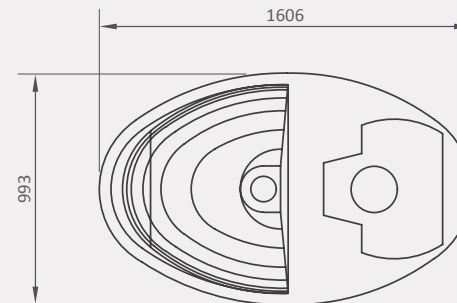

Product specifications:

Capacity:

- Maximum of 6 people

Application:

- Areas where access to water and sewer connections are limited or not feasible.

Supplied with:

1) Polyethylene base complete with:
  - Toilet pedestal
  - Urine diversion unit
2) Polyethylene drying plate
3) Polyethylene solar dome with hinge lid
4) 340mm vent pipe
5) Wind master/Extractor

Availability:

Standard colour ●

10-year guarantee

All dimensions are in millimetres and the drawings are drawn on a scale of 1:50. The design is the property of Calcamite.